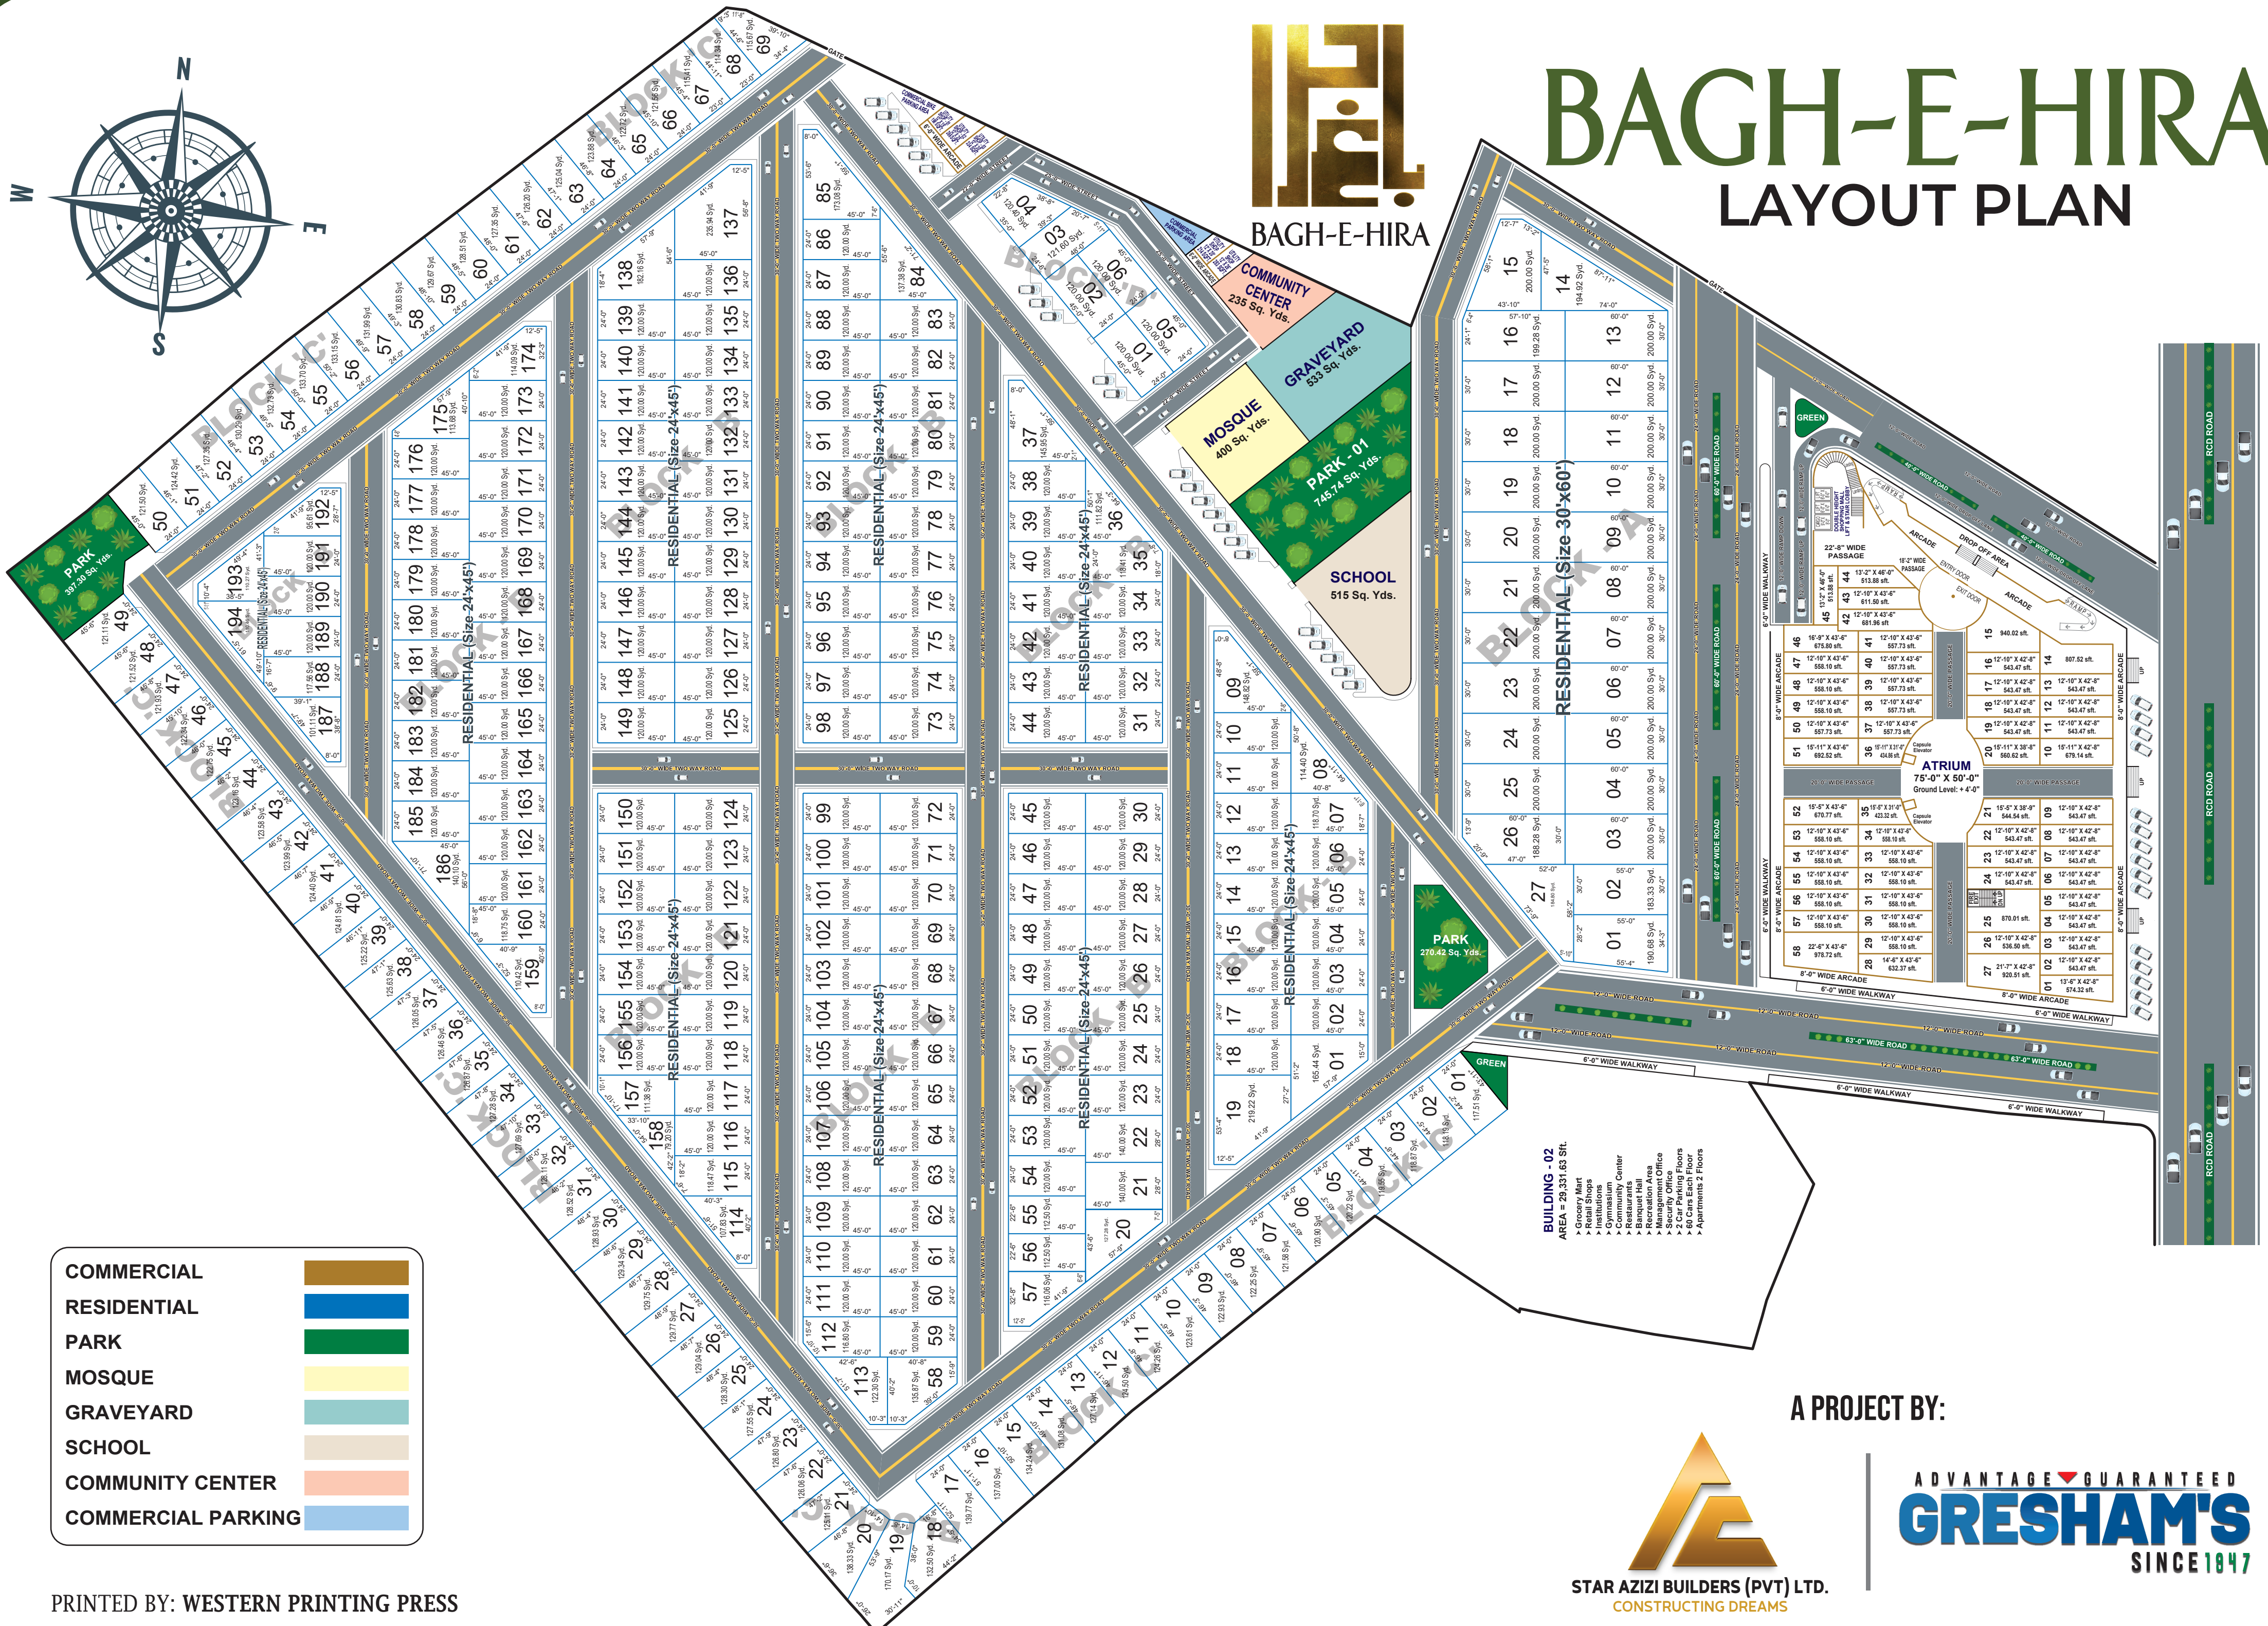

BAGH-E-HIRA

LAYOUT PLAN

COMMERCIAL (Brown)

RESIDENTIAL (Blue)

PARK (Green)

MOSQUE (Yellow)

GRAVEYARD (Light Green)

SCHOOL (Light Blue)

COMMUNITY CENTER (Orange)

COMMERCIAL PARKING (Light Blue)

PRINTED BY: WESTERN PRINTING PRESS

A PROJECT BY:

STAR AZIZI BUILDERS (PVT) LTD.
CONSTRUCTING DREAMS

ADVANTAGE GUARANTEED

GRESHAM'S

SINCE 1947